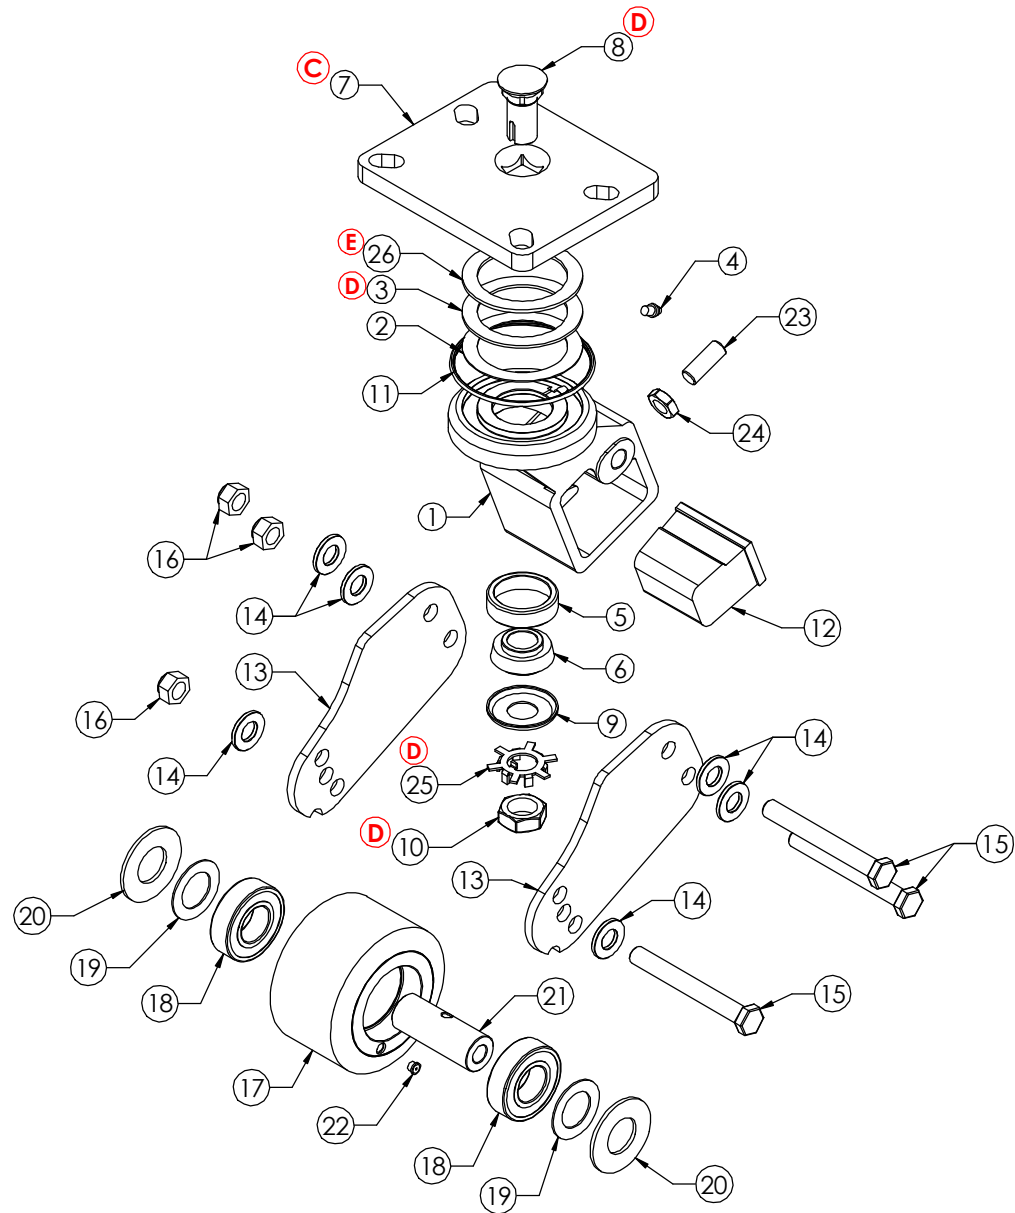

(C) (STR2000-2RAS MOUNT PLATE)

CAL. WT. 19.6 LBS.

ITEM NO.	QTY.	FILE NUMBER & DESCRIPTION	Protective Coating
1	1	STR2000-13 CAST HOUSING Rev D	YELLOW ZINC
2	(E)1	94btwa3648 WASHER	
3	1	94b2250 OILITE THRUST	
4	1	94znissan ZERK	SILVER ZINC
5	1	94blm11910-tim CUP	
6	1	94blm11949 CONE	
7	1	STR2000-2RAS	YELLOW ZINC
8	1	94807516175pbslf SLOTTED PLOW BOLT	BLACK OXIDE
9	1	94blm11910cap BEARING CAP	
10	1	94n2075016jh JAM NUT	SILVER ZINC
11	1	94s2-237 O-RING	
12	1	STR2000-9 POLY CENTER	
13	2	STR2000-1 SIDEPLATE	YELLOW ZINC
14	6	94w2026 1-2in WASHER	SILVER ZINC
15	3	94mb12175100-1 FULL SHOULDER	YELLOW ZINC
16	3	94mn12175nLhn NYLOCK NUT	SILVER ZINC
17	1	SP-0955 TIRE	
18	2	94b6205-2rs BEARING	
19	2	94wstr2000-8 SPACER WASHER	
20	2	94wSTRING	
21	1	STR2000-5 BUSHING	
22	1	94zSP0955 ZERK	
23	1	94mb12125030-1 SET SCREW	BLACK OXIDE
24	1	94mn12125jhn JAM NUT	SILVER ZINC
25	1	94w00750tblw TABBED LOCK WASHER	
26	1	94btwc3648 WASHER	

CAL. WT. 19.6 LBS.

(E)