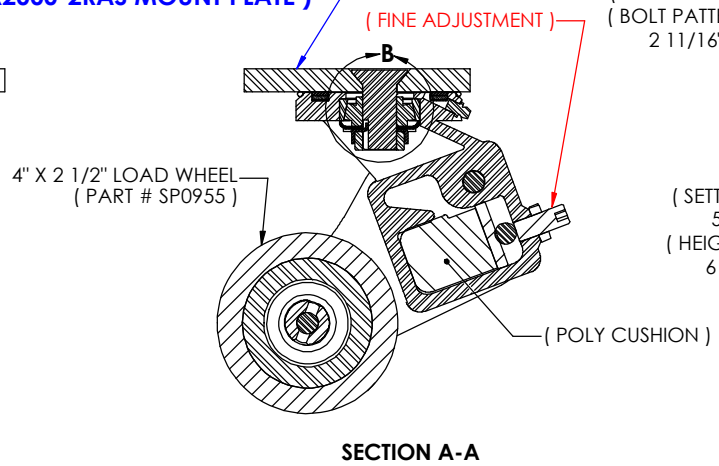

(C) (STR2000-2RAS MOUNT PLATE)

CAL. WT. 19.6 LBS.

ITEM NO.	QTY.	FILE NUMBER & DESCRIPTION	Protective Coating
1	1	STR2000-13 CAST HOUSING Rev D	YELLOW ZINC
2	(E)1	94btwa3648 WASHER	
3	1	94b2250 OILITE THRUST	
4	1	94znissan ZERK	SILVER ZINC
5	1	94blm11910-tim CUP	
6	1	94blm11949 CONE	
7	1	STR2000-2RAS	YELLOW ZINC
8	1	94807516175pbslf SLOTTED PLOW BOLT	BLACK OXIDE
9	1	94blm11910cap BEARING CAP	
10	1	94n2075016jh JAM NUT	SILVER ZINC
11	1	94s2-237 O-RING	
12	1	STR2000-9 POLY CENTER	
13	2	STR2000-1 SIDEPLATE	YELLOW ZINC
14	6	94w2026 1-2in WASHER	SILVER ZINC
15	3	94mb12175100-1 FULL SHOULDER	YELLOW ZINC
16	3	94mn12175nLhn NYLOCK NUT	SILVER ZINC
17	1	SP-0955 TIRE	
18	2	94b6205-2rs BEARING	
19	2	94wstr2000-8 SPACER WASHER	
20	2	94wSTRING	
21	1	STR2000-5 BUSHING	
22	1	94zSP0955 ZERK	
23	1	94mb12125030-1 SET SCREW	BLACK OXIDE
24	1	94mn12125jhn JAM NUT	SILVER ZINC
25	1	94w00750tblw TABBED LOCK WASHER	
26	1	94btwc3648 WASHER	

CAL. WT. 19.6 LBS.

(E)