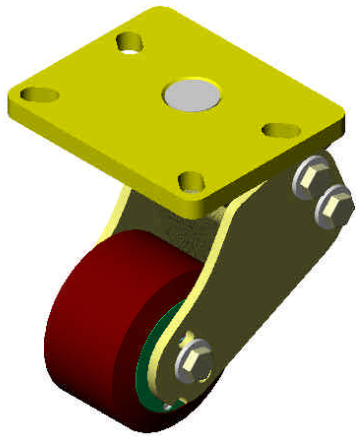

(C) (STR2000-2RAS MOUNT PLATE)

CAL. WT. 19.6 LBS.

ITEM NO.	QTY.	FILE NUMBER & DESCRIPTION	Protective Coating
1	1	STR2000-13 CAST HOUSING Rev D	YELLOW ZINC
2	(E)1	94btwa3648 WASHER	
3	1	94b2250 OILITE THRUST	
4	1	94znissan ZERK	SILVER ZINC
5	1	94blm11910-tim CUP	
6	1	94blm11949 CONE	
7	1	STR2000-2RAS	YELLOW ZINC
8	1	94807516175pbslf SLOTTED PLOW BOLT	BLACK OXIDE
9	1	94blm11910cap BEARING CAP	
10	1	94n2075016jh JAM NUT	SILVER ZINC
11	1	94s2-237 O-RING	
12	1	STR2000-9 POLY CENTER	
13	2	STR2000-1 SIDEPLATE	YELLOW ZINC
14	6	94w2026 1-2in WASHER	SILVER ZINC
15	3	94mb12175100-1 FULL SHOULDER	YELLOW ZINC
16	3	94mn12175nLhn NYLOCK NUT	SILVER ZINC
17	1	SP-0955 TIRE	
18	2	94b6205-2rs BEARING	
19	2	94wstr2000-8 SPACER WASHER	
20	2	94wSTRING	
21	1	STR2000-5 BUSHING	
22	1	94zSP0955 ZERK	
23	1	94mb12125030-1 SET SCREW	BLACK OXIDE
24	1	94mn12125jhn JAM NUT	SILVER ZINC
25	1	94w00750tblw TABBED LOCK WASHER	
26	1	94btwc3648 WASHER	

CAL. WT. 19.6 LBS.

(E)