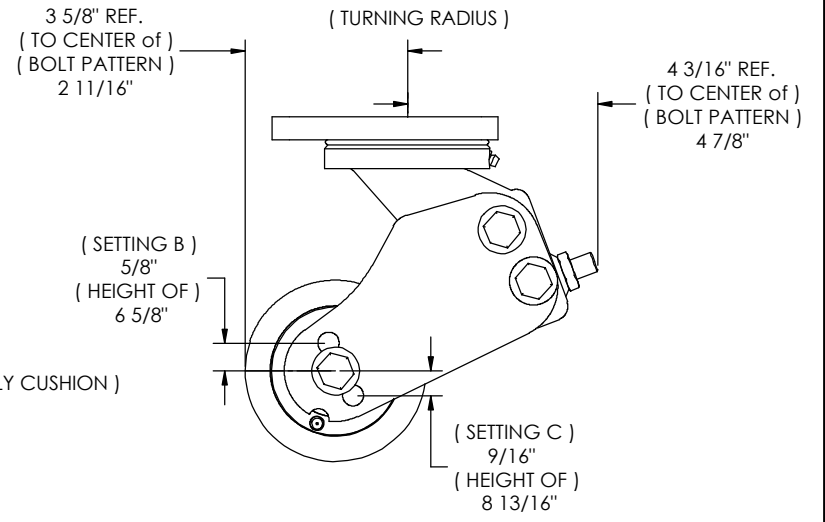

(C) (STR2000-2RAS MOUNT PLATE)

CAL. WT. 19.6 LBS.

ITEM NO.	QTY.	FILE NUMBER & DESCRIPTION	Protective Coating
1	1	STR2000-13 CAST HOUSING Rev D	YELLOW ZINC
2	(E)1	94btwa3648 WASHER	
3	1	94b2250 OILITE THRUST	
4	1	94znissan ZERK	SILVER ZINC
5	1	94blm11910-tim CUP	
6	1	94blm11949 CONE	
7	1	STR2000-2RAS	YELLOW ZINC
8	1	94807516175pbslf SLOTTED PLOW BOLT	BLACK OXIDE
9	1	94blm11910cap BEARING CAP	
10	1	94n2075016jh JAM NUT	SILVER ZINC
11	1	94s2-237 O-RING	
12	1	STR2000-9 POLY CENTER	
13	2	STR2000-1 SIDEPLATE	YELLOW ZINC
14	6	94w2026 1-2in WASHER	SILVER ZINC
15	3	94mb12175100-1 FULL SHOULDER	YELLOW ZINC
16	3	94mn12175nLhn NYLOCK NUT	SILVER ZINC
17	1	SP-0955 TIRE	
18	2	94b6205-2rs BEARING	
19	2	94wstr2000-8 SPACER WASHER	
20	2	94wSTRING	
21	1	STR2000-5 BUSHING	
22	1	94zSP0955 ZERK	
23	1	94mb12125030-1 SET SCREW	BLACK OXIDE
24	1	94mn12125jhn JAM NUT	SILVER ZINC
25	1	94w00750tblw TABBED LOCK WASHER	
26	1	94btwc3648 WASHER	

CAL. WT. 19.6 LBS.

(E)